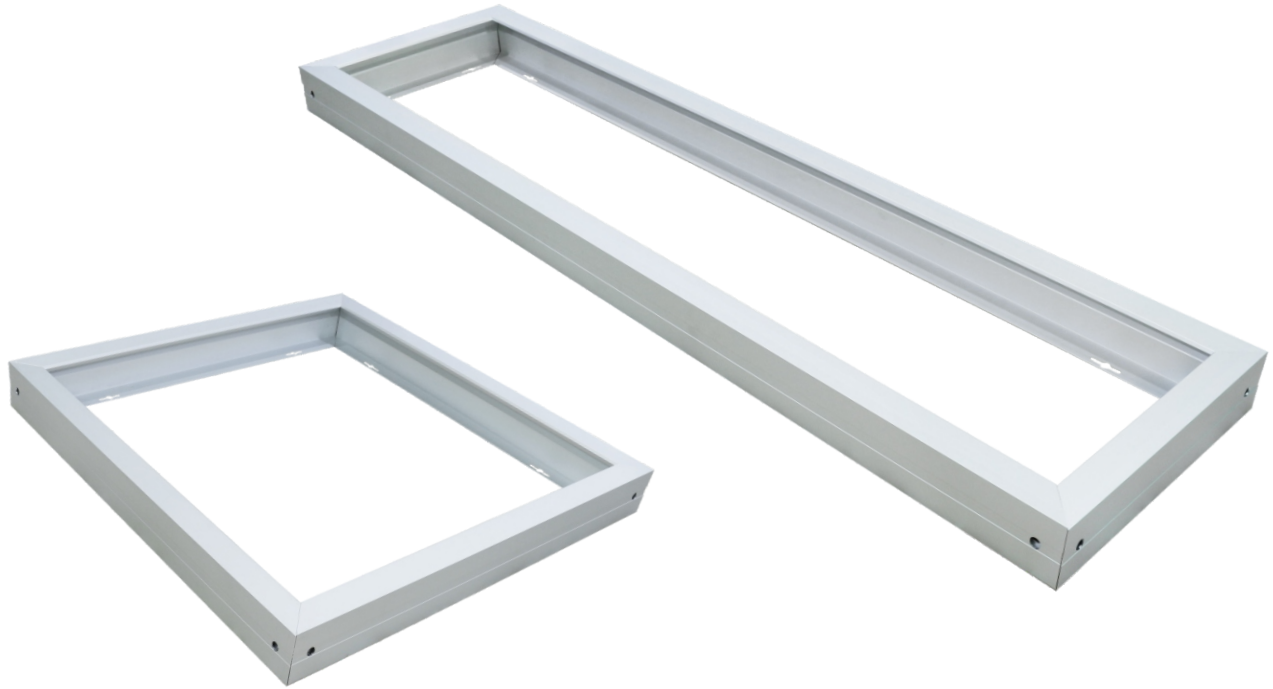

SPARE PART

LED PANEL LIGHT FRAME

PACKING

20pc/WHITE box (600x600)
10pc/WHITE box (300x1200)

Hg	<0.00%
	optimal Ta=-10°C-40°C

Size

600x600mm

300x1200mm

product code	Model	PCS/CTN	Size	certification
001475	MARCO LUZ DE PANEL LED-PLATA	20	600x600mm	CE
001499	MARCO LUZ DE PANEL LED-BLANCO COMO LA LECHE	20	600x600mm	CE
001482	MARCO LUZ DE PANEL LED-PLATA	10	300x1200mm	CE
001505	MARCO LUZ DE PANEL LED-BLANCO COMO LA LECHE	10	300x1200mm	CE