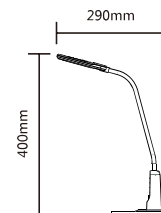

Level name	Lux	LM
Computer	1300 Lux	380Lm Max
Book	850 Lux	130Lm Min
coffee/resting	350 Lux	50Lm Min

Name	little light color	Power
computer	Green	5.2-6.0W
Book	Green	2.5--3.0W
coffee/resting	Green	1.5-2W
OFF	Red	0

DAY LIGHT 5300K

PACKING 1pc/colour box
PCS/CTN 12

V	AC100-240V 50/60Hz	On/Off	≥25,000
	50000H		120°
Ra	≥ 80	Chip Model	5730
PF	> 0.4	Hg	0%
IP	20		optimal Ta=-20°~50°

Size

product code	Model	K	W	=	↑ w	LM	mA	Chip QTY	EEl	kWh/1000h	Certification
178727	TL04-B 6W B	5300K	6		25	320	350	28	A	20	CE, ROHS
178703	TL04-S 6W B	5300K	6		25	320	350	28	A	20	CE, ROHS
178710	TL04-W 6W B	5300K	6		25	350	350	28	A	20	CE, ROHS