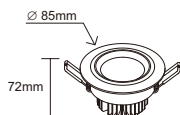

PACKING 1pc/colour box

V	230V	On/Off	≥ 12,500
	25000H		45°
Ra	≥ 80	PF	>0.6
IP	20		optimal Ta=-10°~-45°
Hg	0%		

Size

FOCO COB 3W

FOCO COB 5W
FOCO COB 7W

Size

FOCOLED3X1W

FOCOLED5X1W