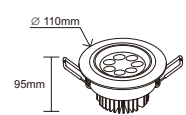

product code	Model	K	W	= w	LM	Chip QTY	PCS/TCN	EEI	kWh/1000h	certification
222567	FOCO COB 3W	3000K	3	25	284	1	30	A+	3	CE, ROHS
222574	FOCO COB 5W	3000K	5	35	434	1	30	A+	5	CE, ROHS
222581	FOCO COB 7W	3000K	7	40	495	1	30	A+	7	CE, ROHS
171315	FOCOLED3X1W	3000K	3x1	25	309	3	24	A+	3	CE, ROHS
171513	FOCOLED5X1W	3000K	5x1	40	518	5	30	A+	5	CE, ROHS
171711	FOCOLED7X1W	3000K	7x1	50	704	7	30	A	7	CE, ROHS