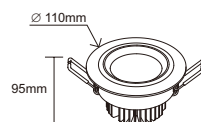

PACKING 1pc/colour box

V	230V	On/Off	≥ 12,500
	25000H		45°
Ra	≥ 80	PF	>0.6
IP	20		optimal Ta=-10°~-45°
Hg	0%		

Size

FOCO COB 3W

FOCO COB 5W
FOCO COB 7W

Size

FOCOLED3X1W

FOCOLED5X1W