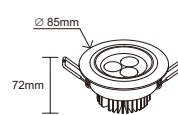

PACKING 1pc/colour box

V	230V	On/Off	≥ 12,500
	25000H		45°
Ra	≥ 80	PF	>0.6
IP	20		optimal Ta=-10°~-45°
Hg	0%		

Size

FOCO COB 3W

FOCO COB 5W
FOCO COB 7W

Size

FOCOLED3X1W

FOCOLED5X1W