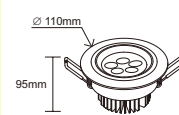

PACKING 1pc/colour box

V	230V	On/Off	≥ 12,500
	25000H		45°
Ra	≥ 80	PF	>0.6
IP	20		optimal Ta=-10°~-45°
Hg	0%		

Size

FOCO COB 3W

FOCO COB 5W
FOCO COB 7W

Size

FOCOLED3X1W

FOCOLED5X1W