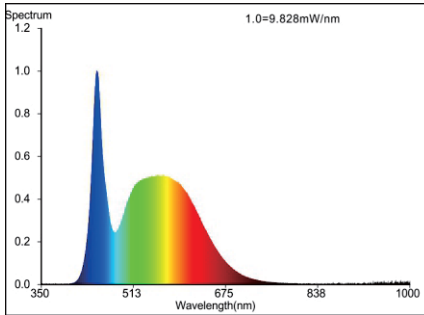

SPECTRUM >>>

A5 CL37 E14/E27 3W 6400K

A5 CL37 E14/E27 3W 3000K

A5 CL37 E14/E27 4W 6400K

A5 CL37 E14/E27 4W 3000K

warning

- Please don't drop the lamp or push against it.
- Please don't disassemble the lamp, don't make alterations.
- Don't use lids without ventilation openings.