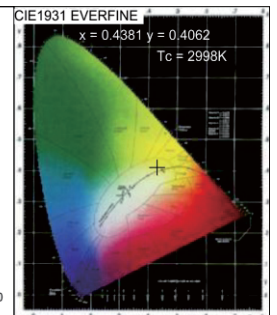

SPECTRUM >>>

A5 CL37 E14/E27 3W 6400K

A5 CL37 E14/E27 3W 3000K

A5 CL37 E14/E27 4W 6400K

A5 CL37 E14/E27 4W 3000K

warning

- Please don't drop the lamp or push against it.
- Please don't disassemble the lamp, don't make alterations.
- Don't use lids without ventilation openings.