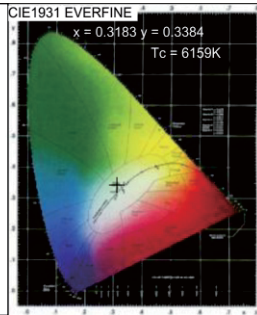

SPECTRUM >>>

A5 CL37 E14/E27 3W 6400K

A5 CL37 E14/E27 3W 3000K

A5 CL37 E14/E27 4W 6400K

A5 CL37 E14/E27 4W 3000K

warning

- Please don't drop the lamp or push against it.
- Please don't disassemble the lamp, don't make alterations.
- Don't use lids without ventilation openings.