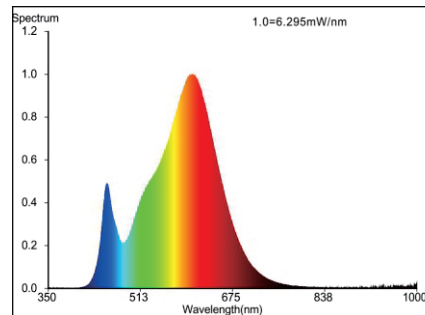

SPECTRUM >>>

A5 CL37 E14/E27 3W 6400K

A5 CL37 E14/E27 3W 3000K

A5 CL37 E14/E27 4W 6400K

A5 CL37 E14/E27 4W 3000K

warning

- Please don't drop the lamp or push against it.
- Please don't disassemble the lamp, don't make alterations.
- Don't use lids without ventilation openings.