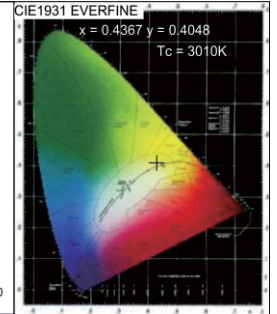

LED LAMP

A5 SERIES

BULB CL37

www.aigostar.com

SPECTRUM >>>

A5 CL37 E14/E27 3W 3000K

warning

- •Please don't drop the lamp or push against it.
- •Please don't disassemble the lamp, don't make alterations.
- •Don't use lids without ventilation openings.